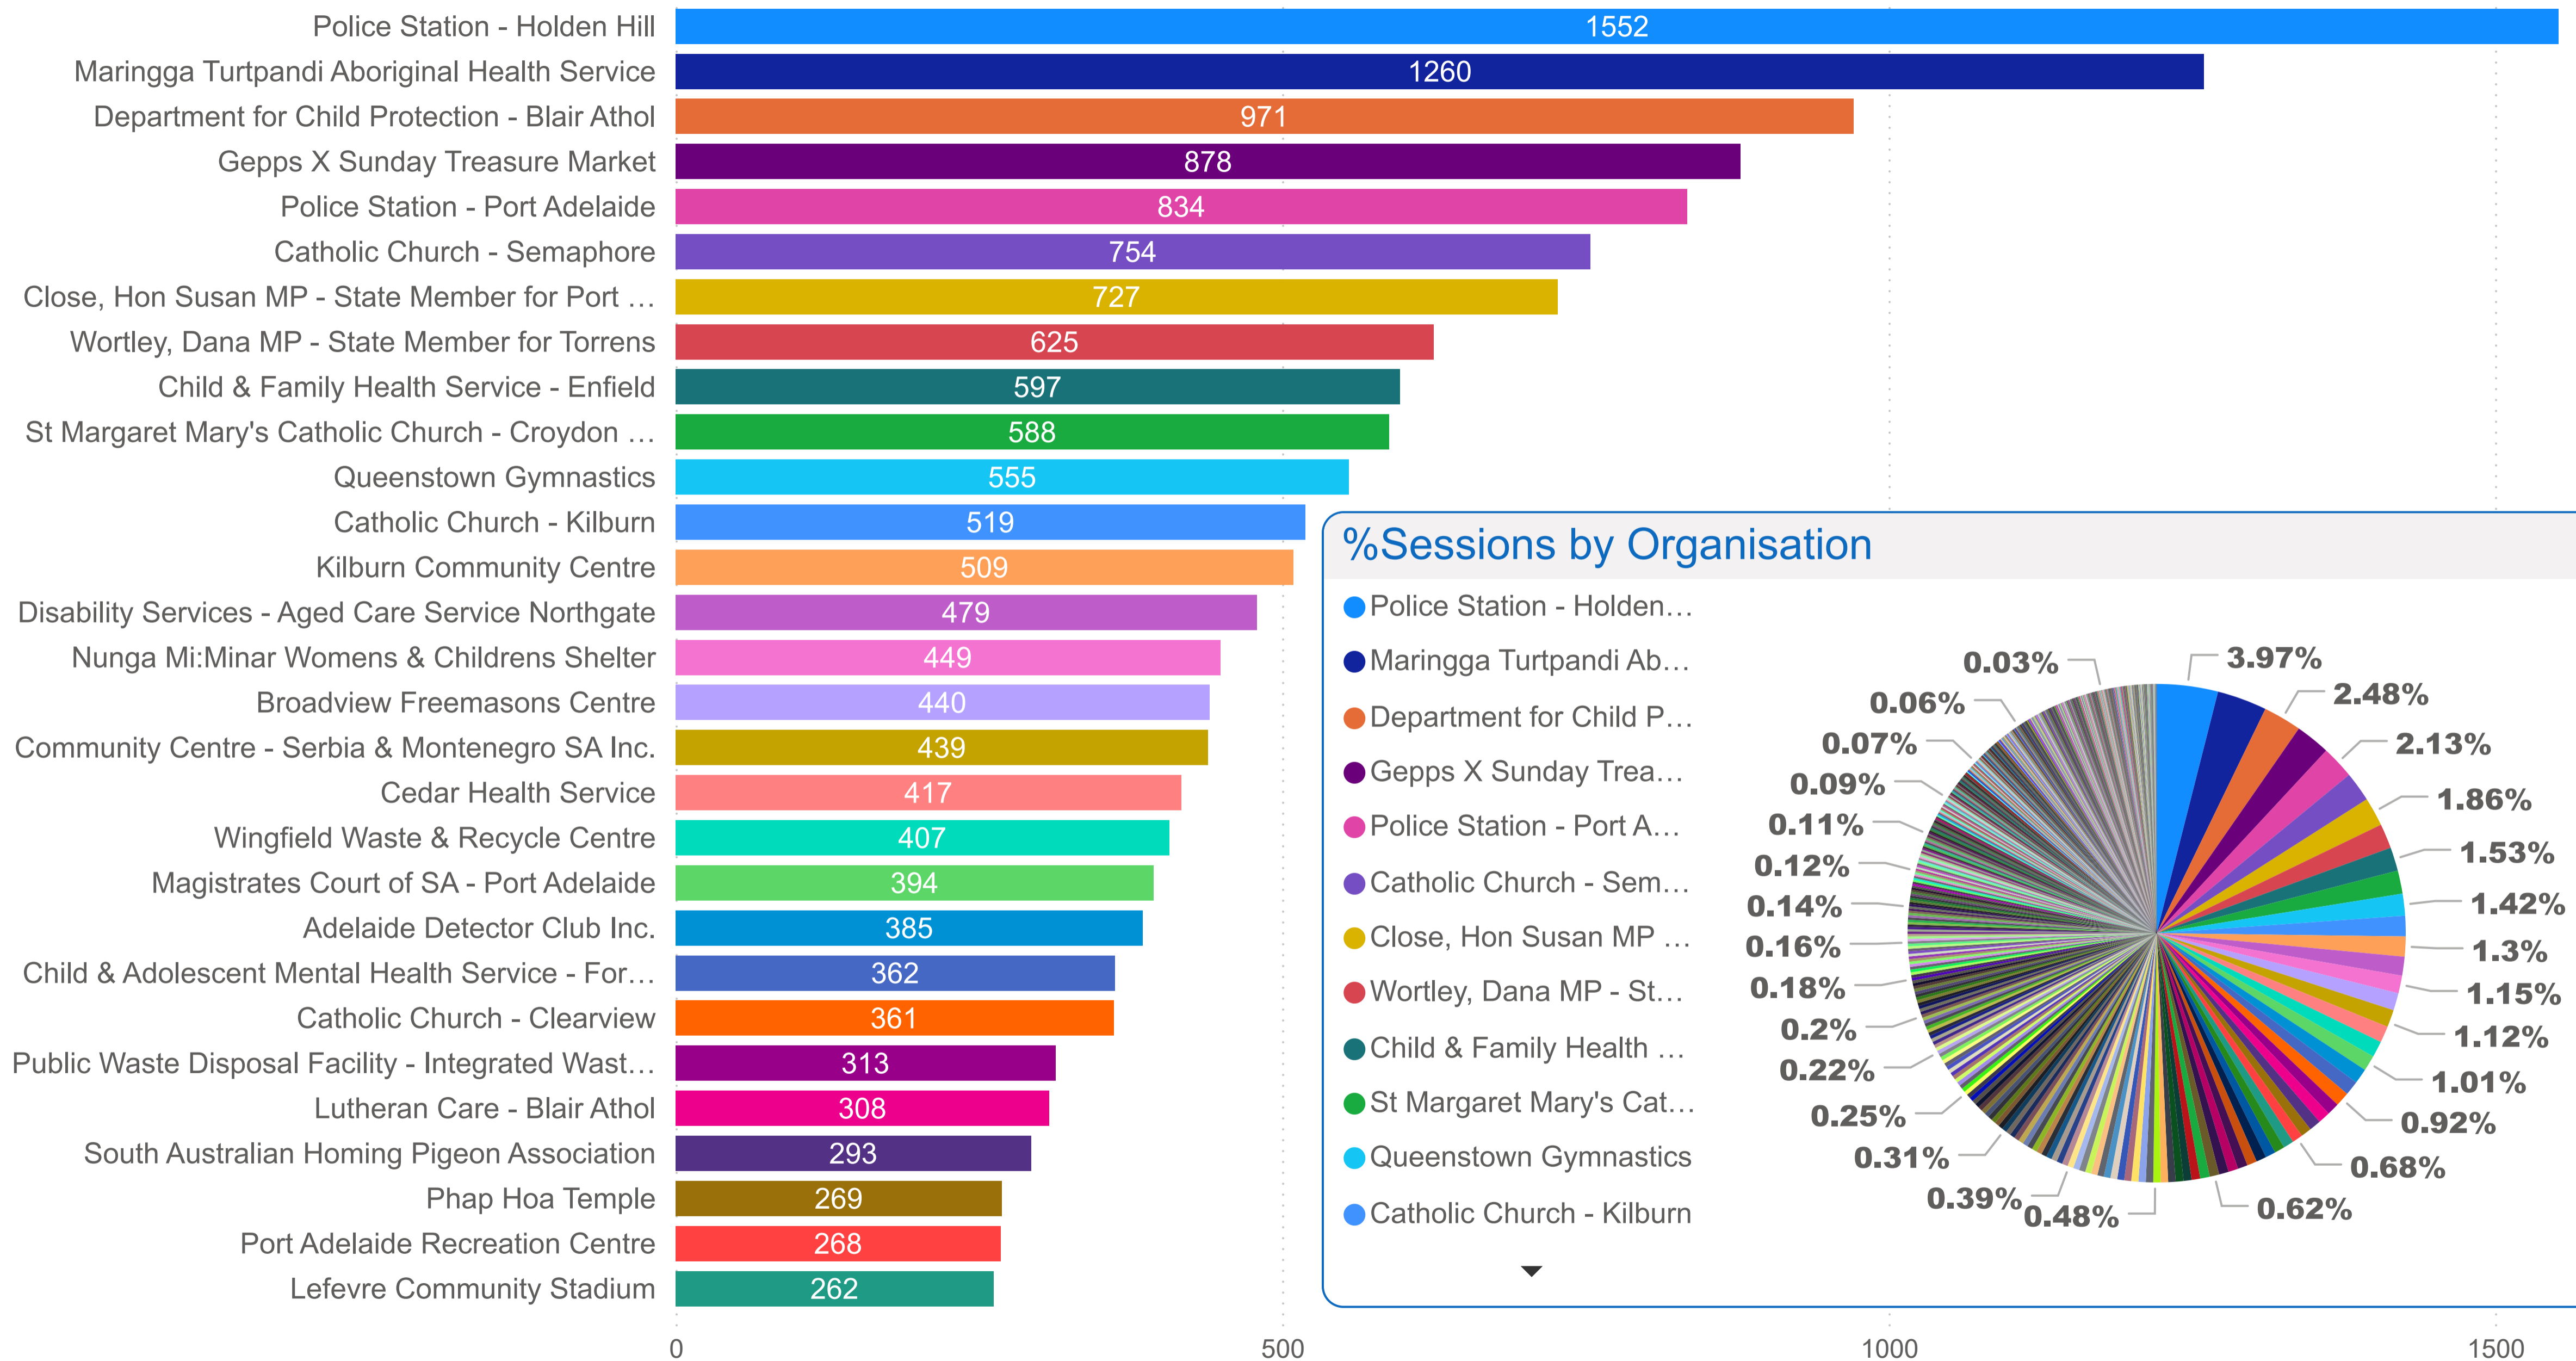

Port Adelaide Enfield Council - Organisation Count by Primary Category (FY 2022-2023)

Count of Organisations

Port Adelaide Enfield Council - Sessions by Organisation (FY 2022-2023)

%Sessions by Organisation

Sum of Sessions

FY 2022-2023

Primary Category, Organisations

- ▶ Accommodation
- ▶ Animals, Birds
- ▶ Citizenship, Nationality
- ▶ Communication & Information Services
- ▶ Community Organisation & Development
- ▶ Education
- ▶ Employment
- ▶ Environment & Heritage
- ▶ Finance, Income, Business
- ▶ Government
- ▶ Health & Disability
- ▶ Law & Justice
- ▶ Material & Practical Needs
- ▶ Personal & Family Support
- ▶ Public Safety
- ▶ Recreation
- ▶ Religions & Philosophies
- ▶ Rural Organisation & Development
- ▶ Service Moved or Closed

Organisations

Sum of Sessions

Organisations	Sum of Sessions
	39142
Aboriginal Hostels Limited	99
Adelaide Academy of Irish Dancing & Performing Arts	33
Adelaide Business Hub	4
Adelaide City Women's Football Club	22
Adelaide Country Music Club Inc.	61
Adelaide Croatia Raiders Soccer Club	11
Adelaide Dance & Social Club Inc.	36
Adelaide Detector Club Inc.	385
Adelaide Folkloric Society	8
Adelaide Kite Flyers Association	105
Adelaide Masters Cycling Club Inc.	21
Adelaide Olympic Football Club	23
Adelaide Outriggers Canoe Club Inc.	42
Adelaide Smallbore Rifle Club Inc.	17
Adelaide Speedboat Club Inc.	98
Adelaide Sword Academy	64
Adelaide Telangana Association	26
Adelaide Training & Employment Centre	10
Total	78284