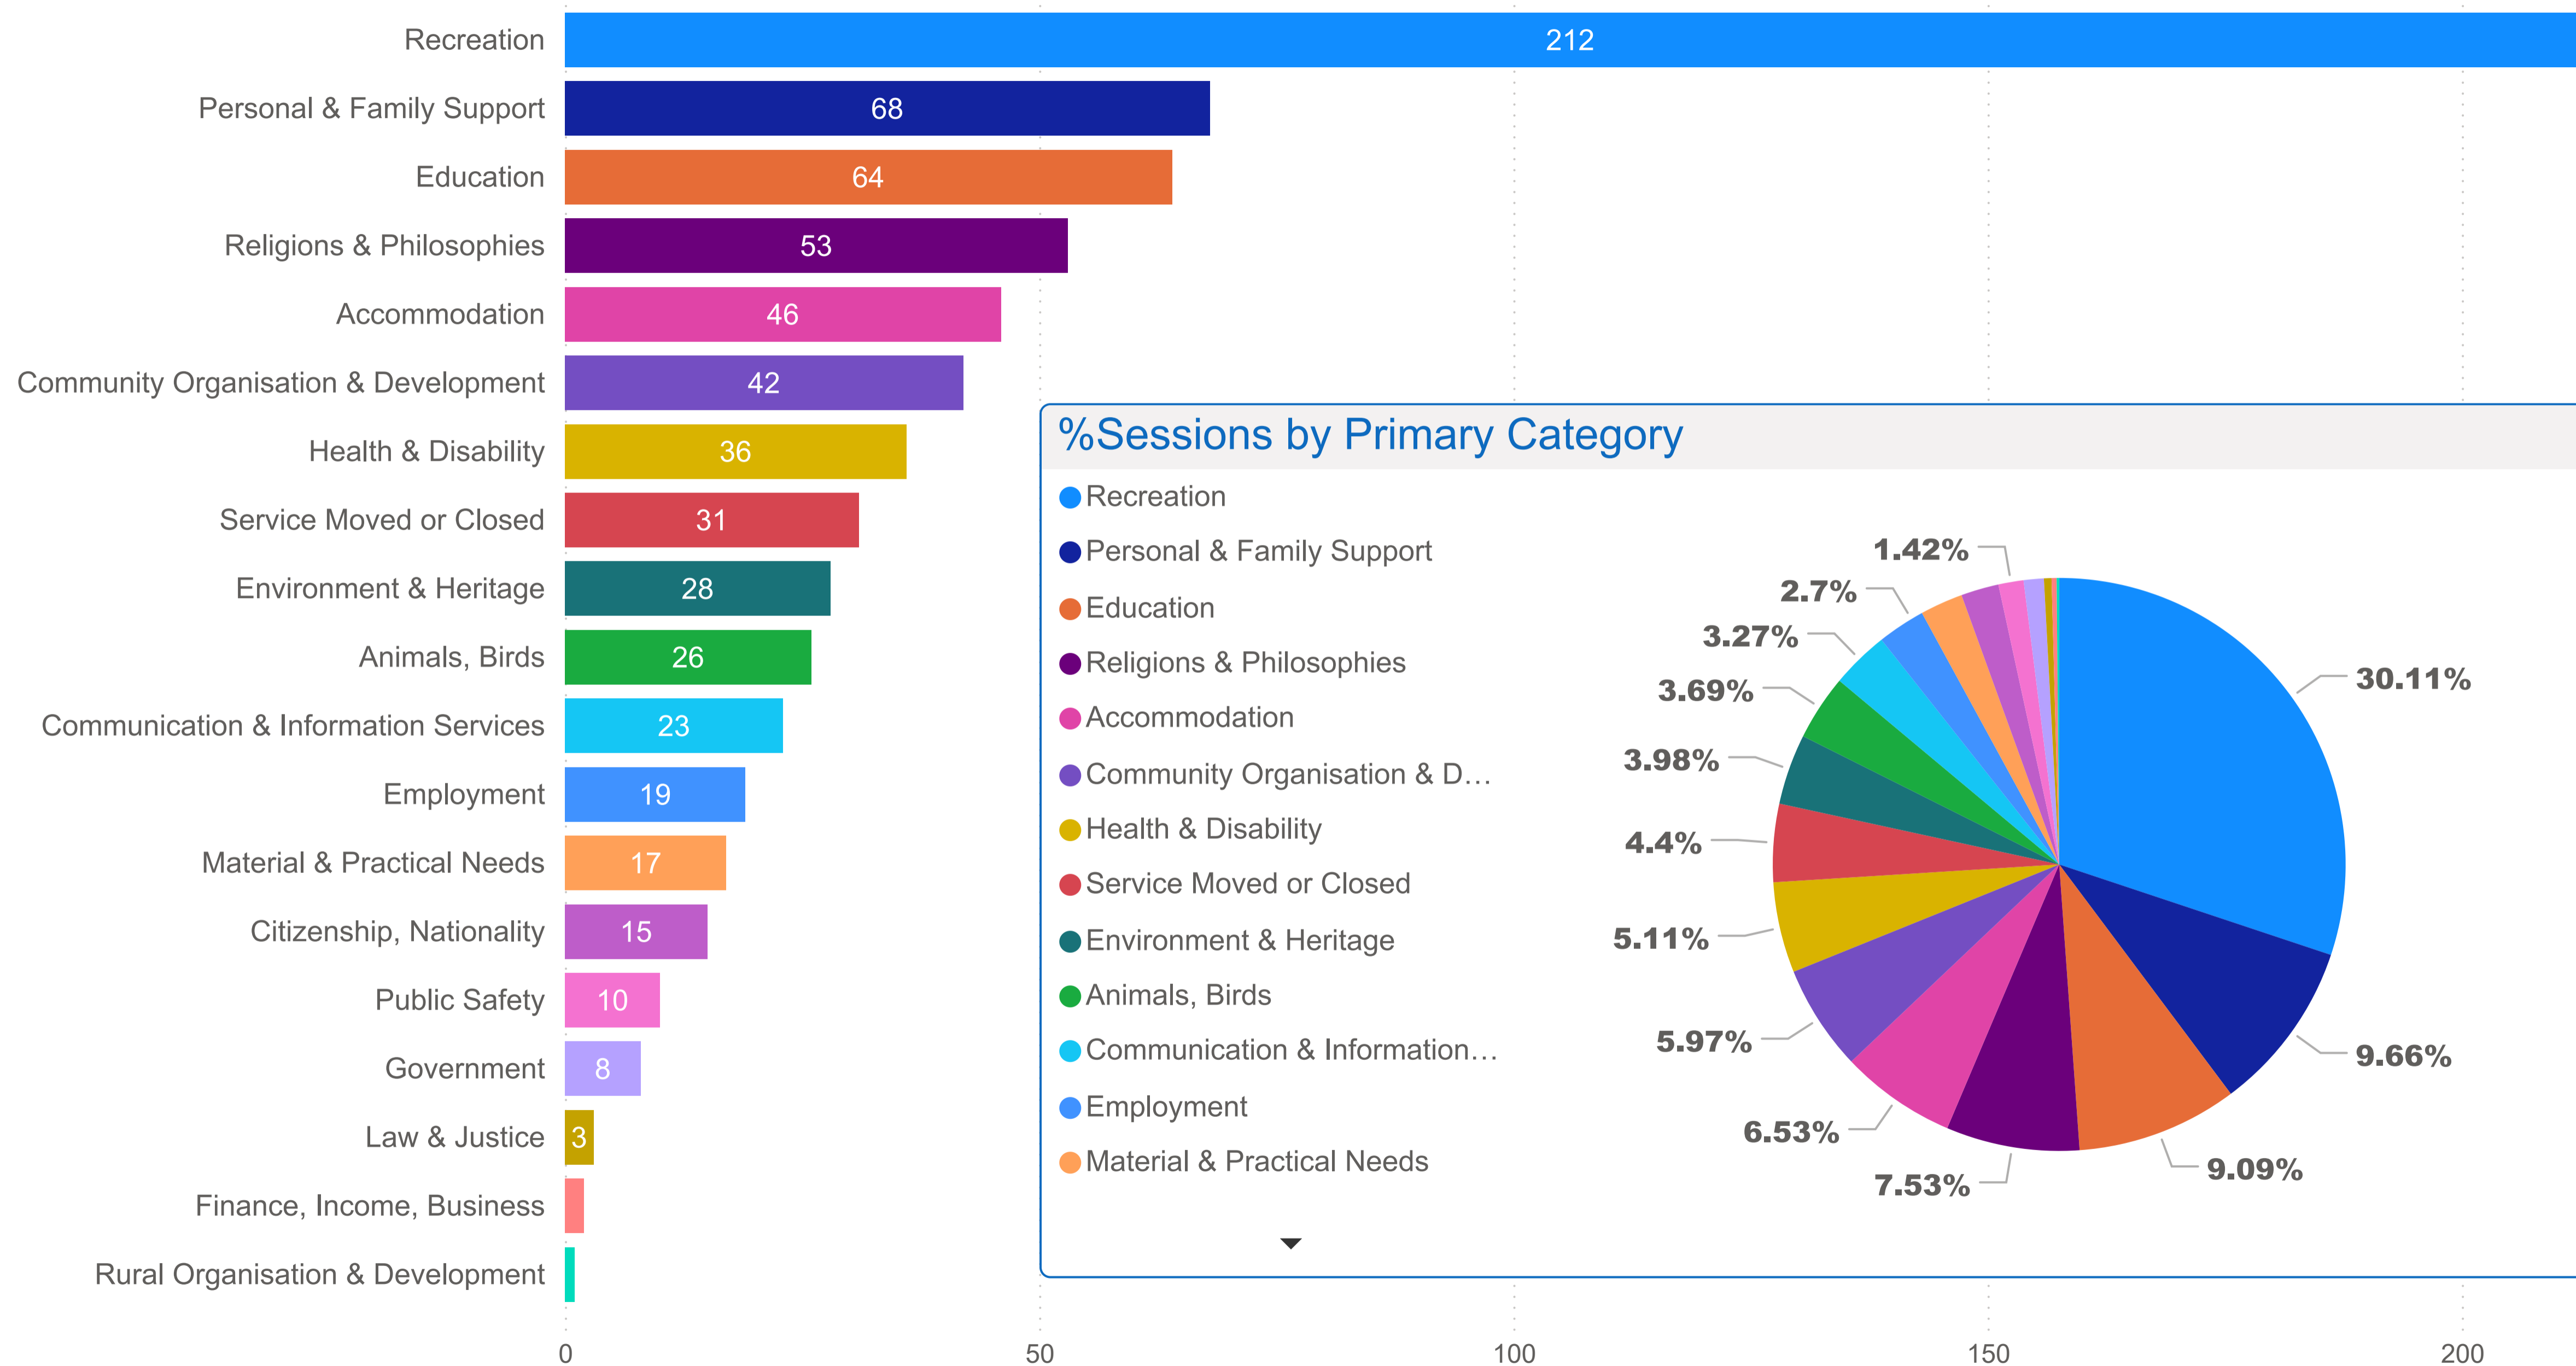

Port Adelaide Enfield Council - Organisation Count by Primary Category (FY 2022-2023)

Count of Organisations