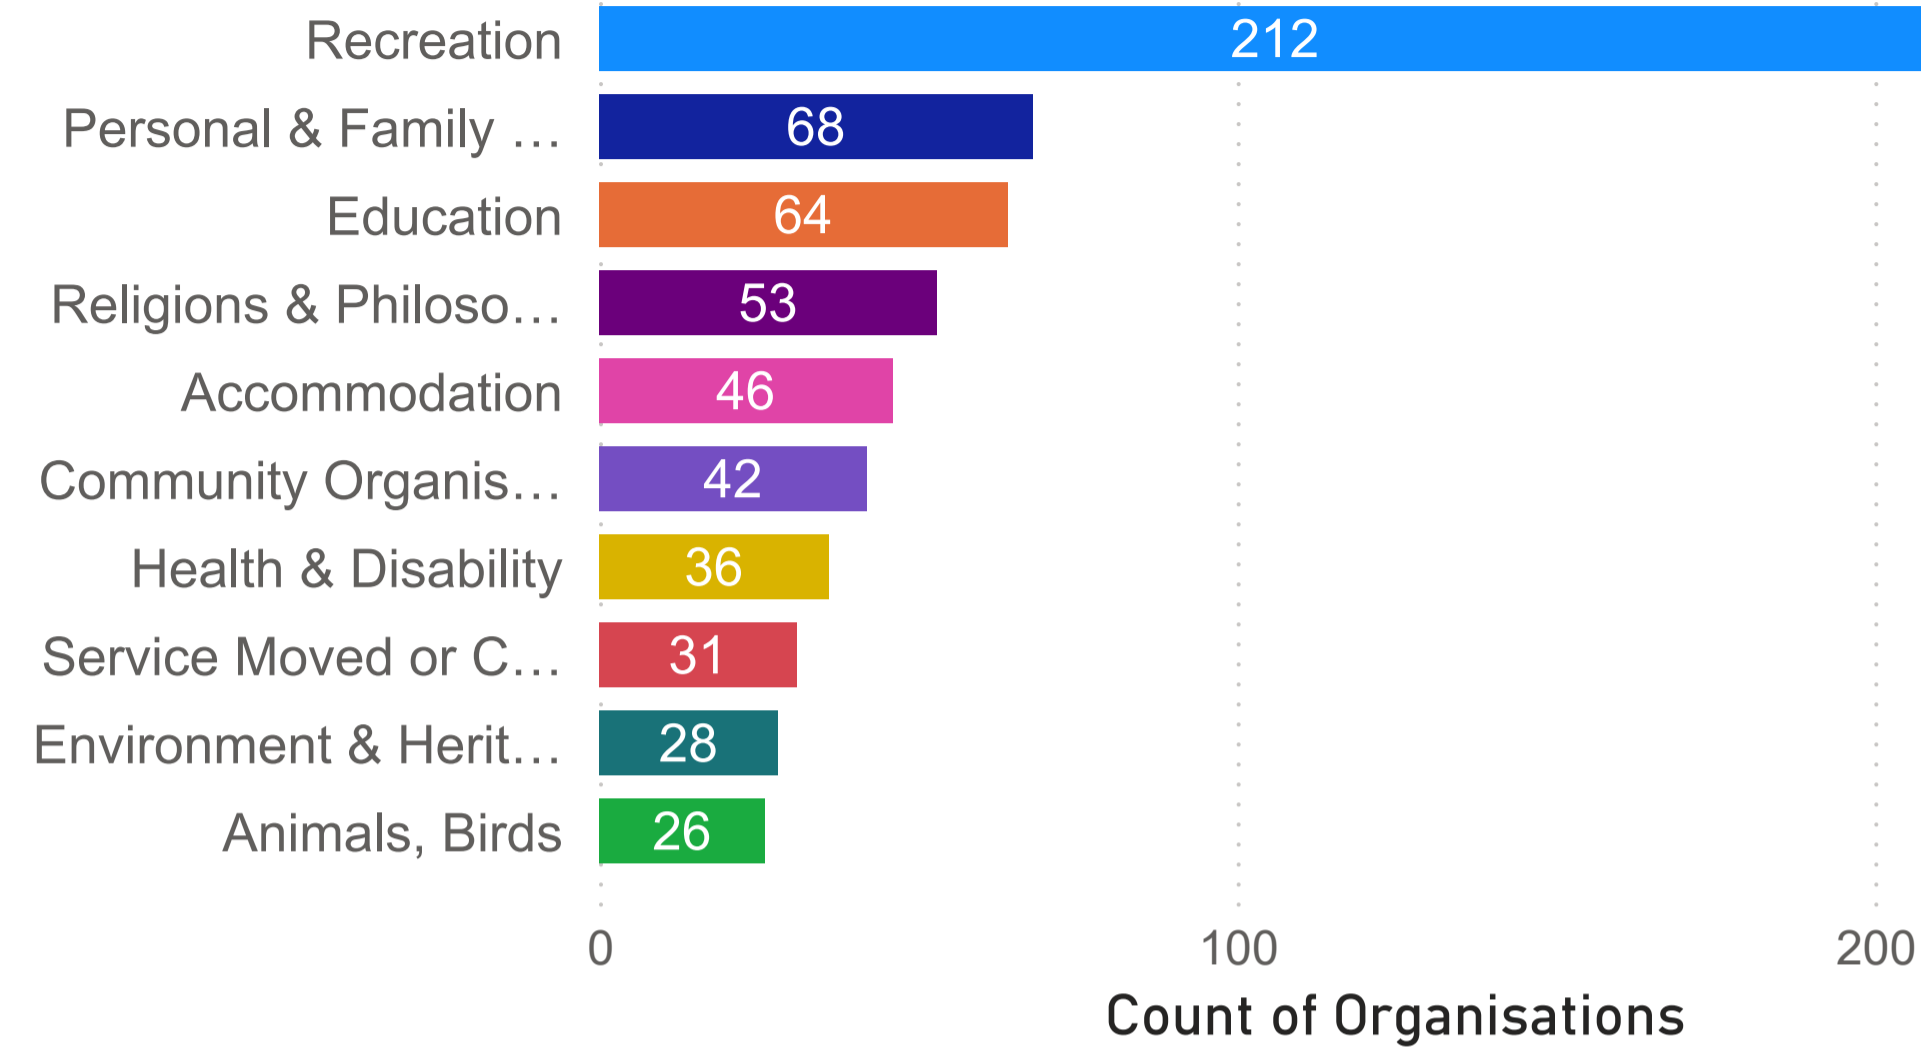

FY 2022-2023

Primary Category, Organisations

- ☐ Accommodation
- ☐ Animals, Birds
- ☐ Citizenship, Nationality
- ☐ Communication & Information Services
- ☐ Community Organisation & Development
- ☐ Education
- ☐ Employment
- ☐ Environment & Heritage

Port Adelaide Enfield Council - Organisation Count by Primary Category (FY 2022-2023)