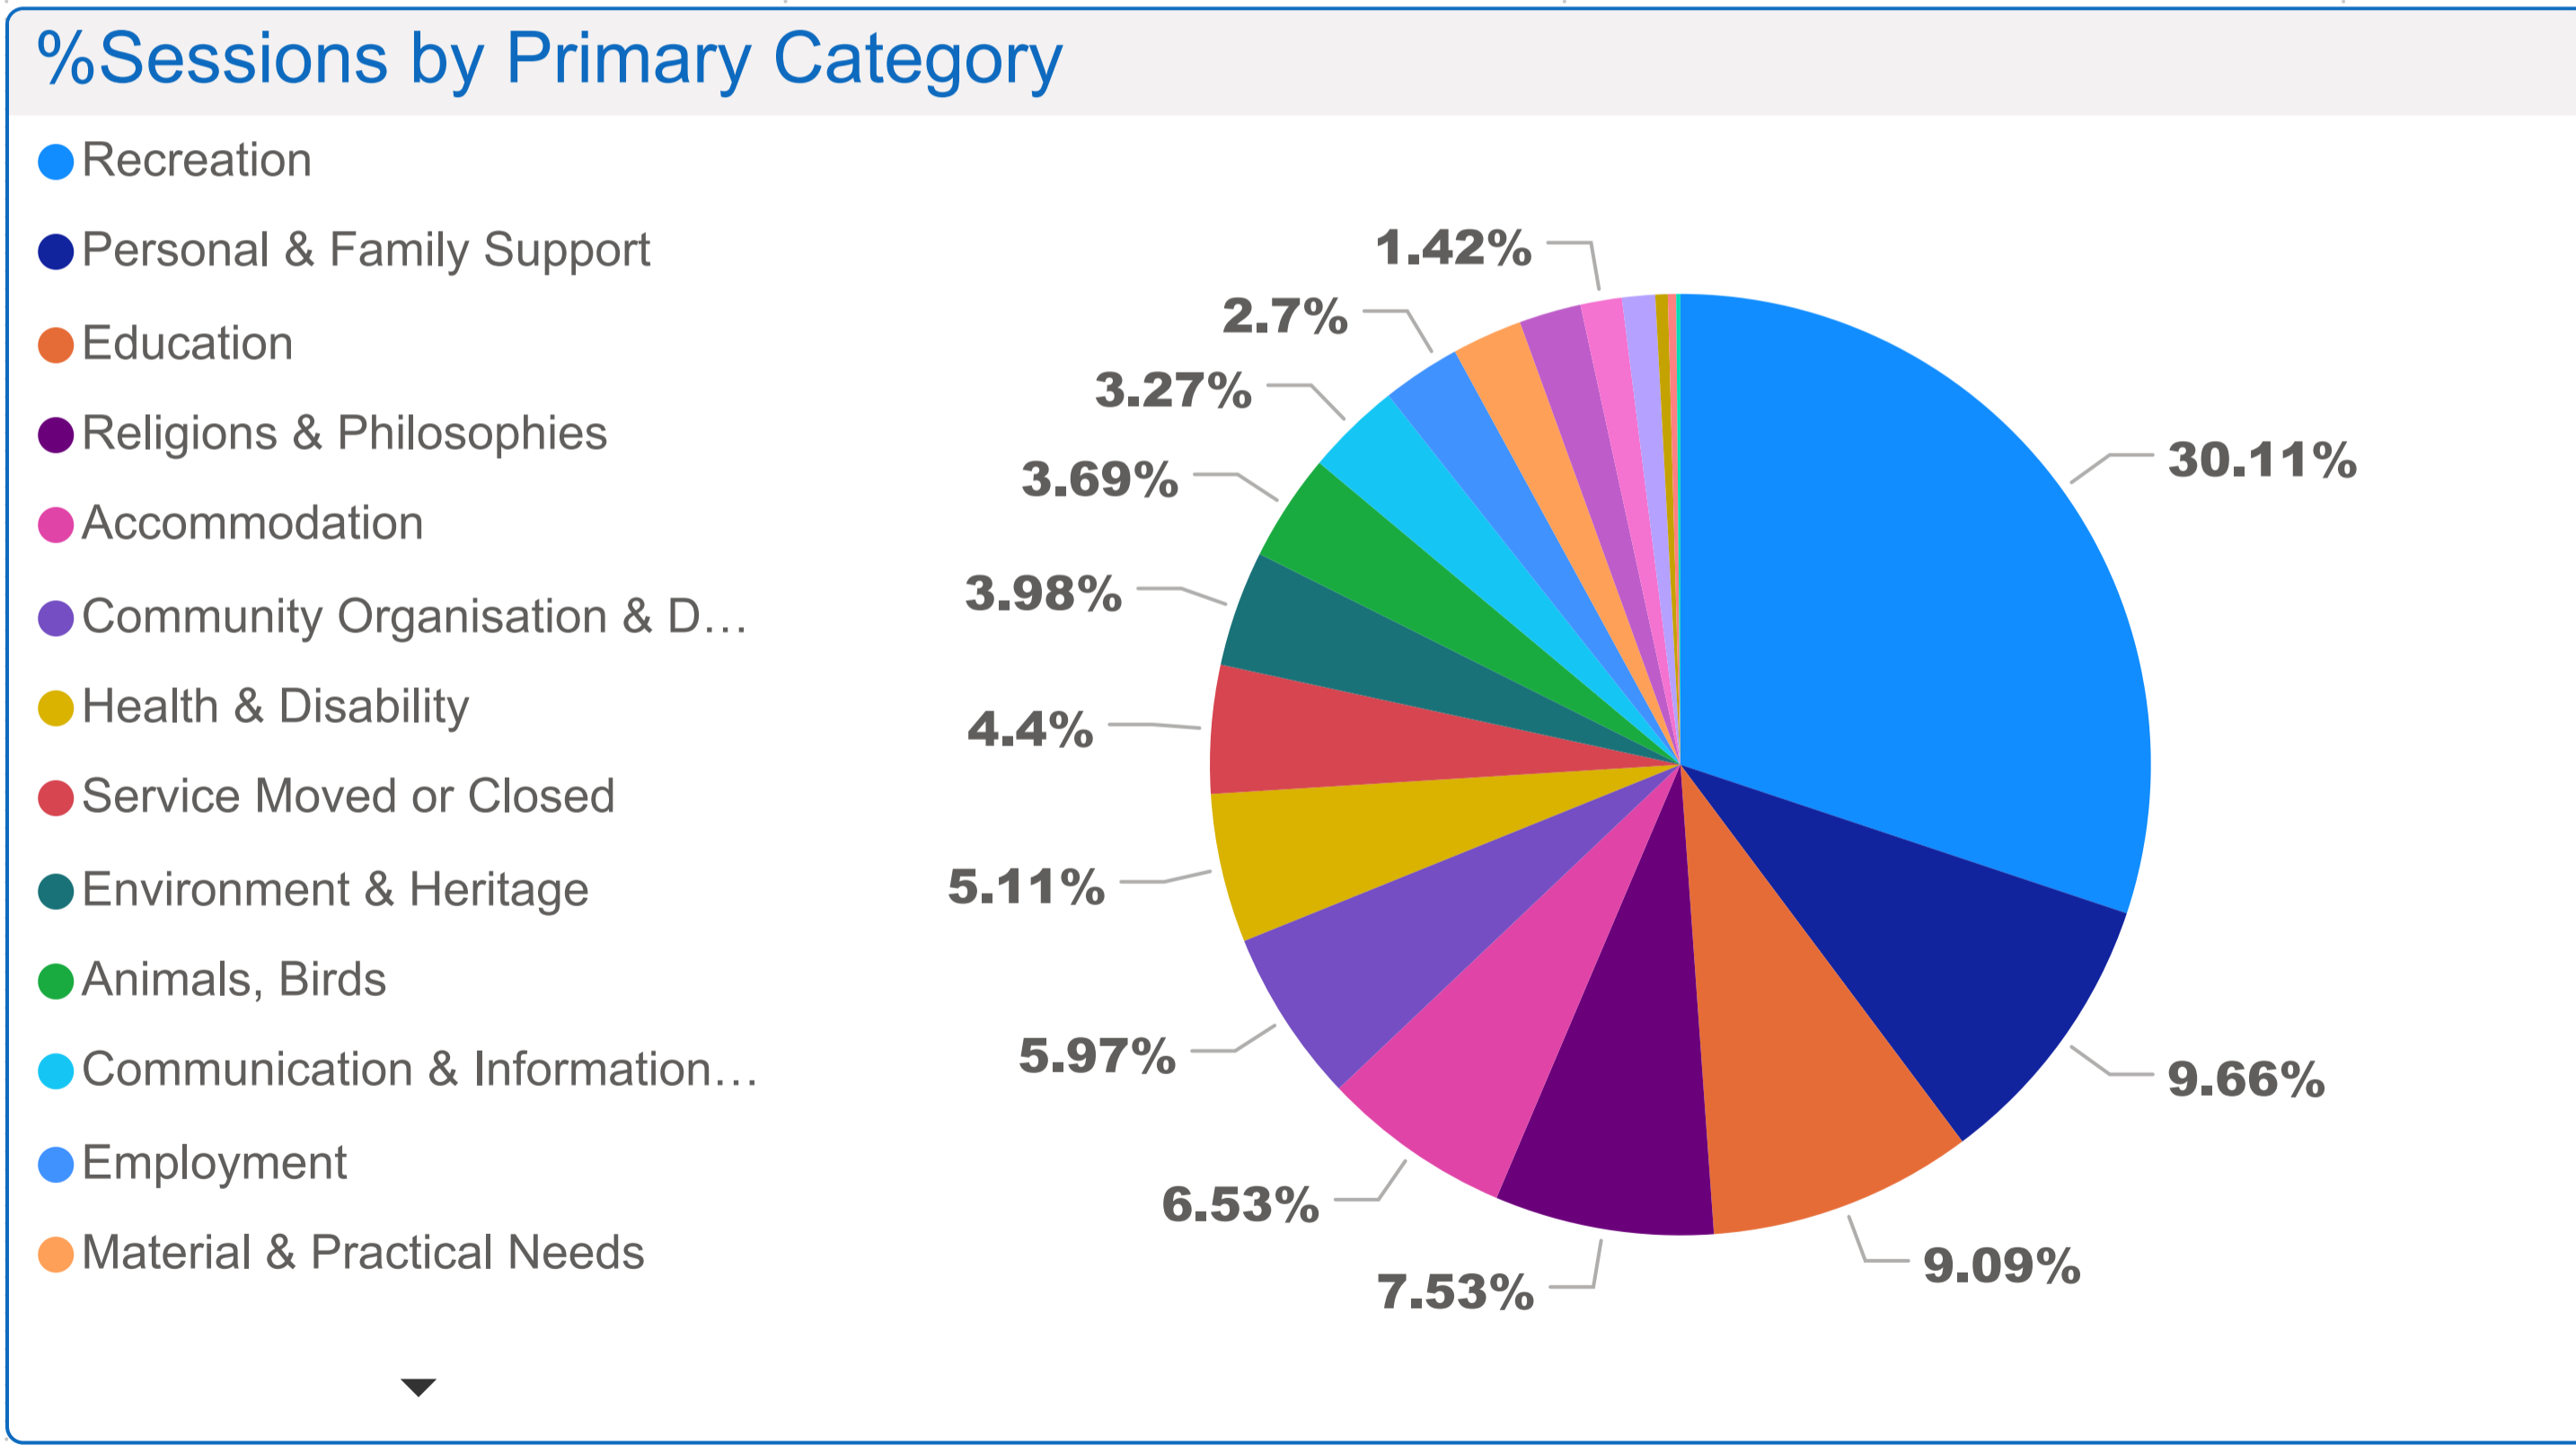

Port Adelaide Enfield Council - Organisation Count by Primary Category (FY 2022-2023)

Count of Organisations

Port Adelaide Enfield Council - Sessions by Organisation (FY 2022-2023)

%Sessions by Organisation