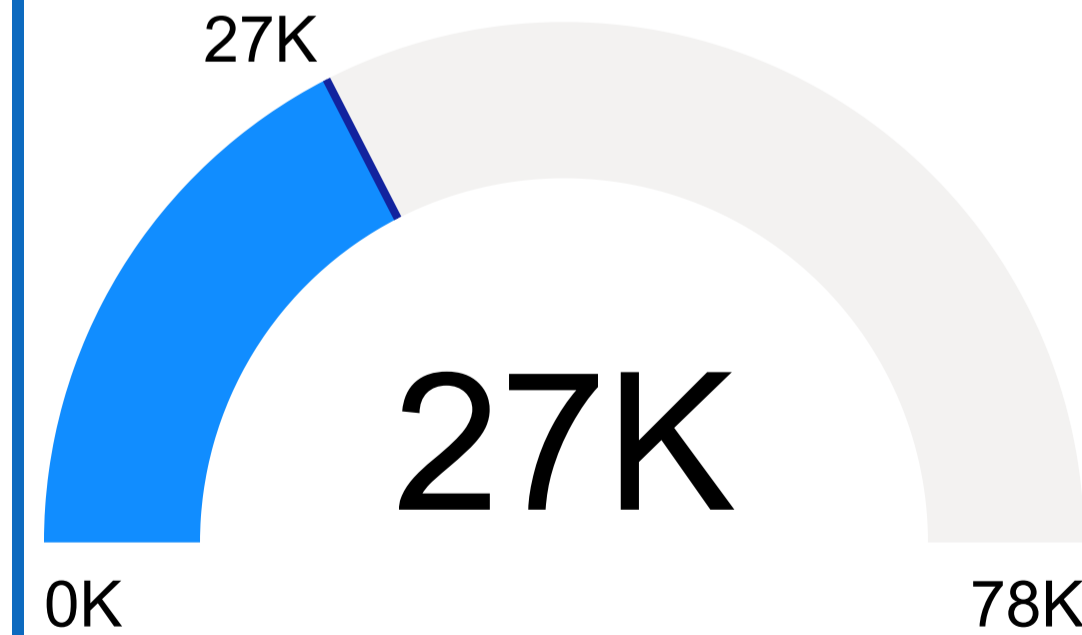

Total New Users bs Sessions