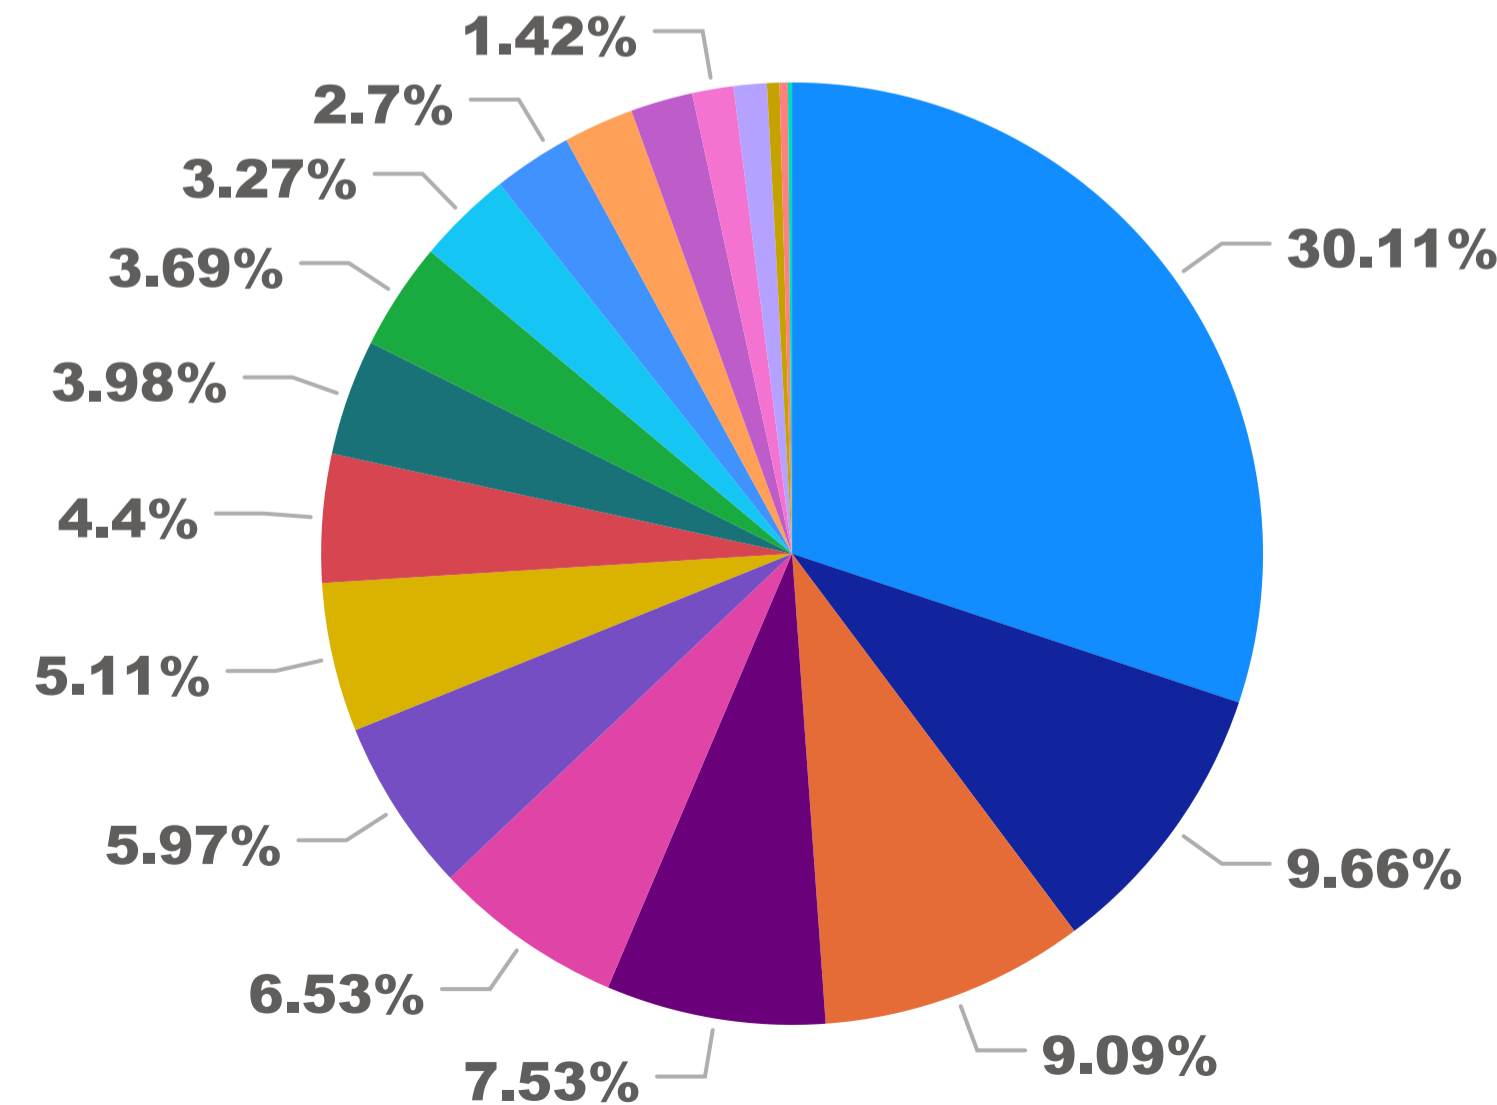

%Sessions by Primary Category

- Recreation
- Personal & Family Support
- Education
- Religions & Philosophies
- Accommodation
- Community Organisation & Development
- Health & Disability
- Service Moved or Closed
- Environment & Heritage
- Animals, Birds
- Communication & Information Services
- Employment