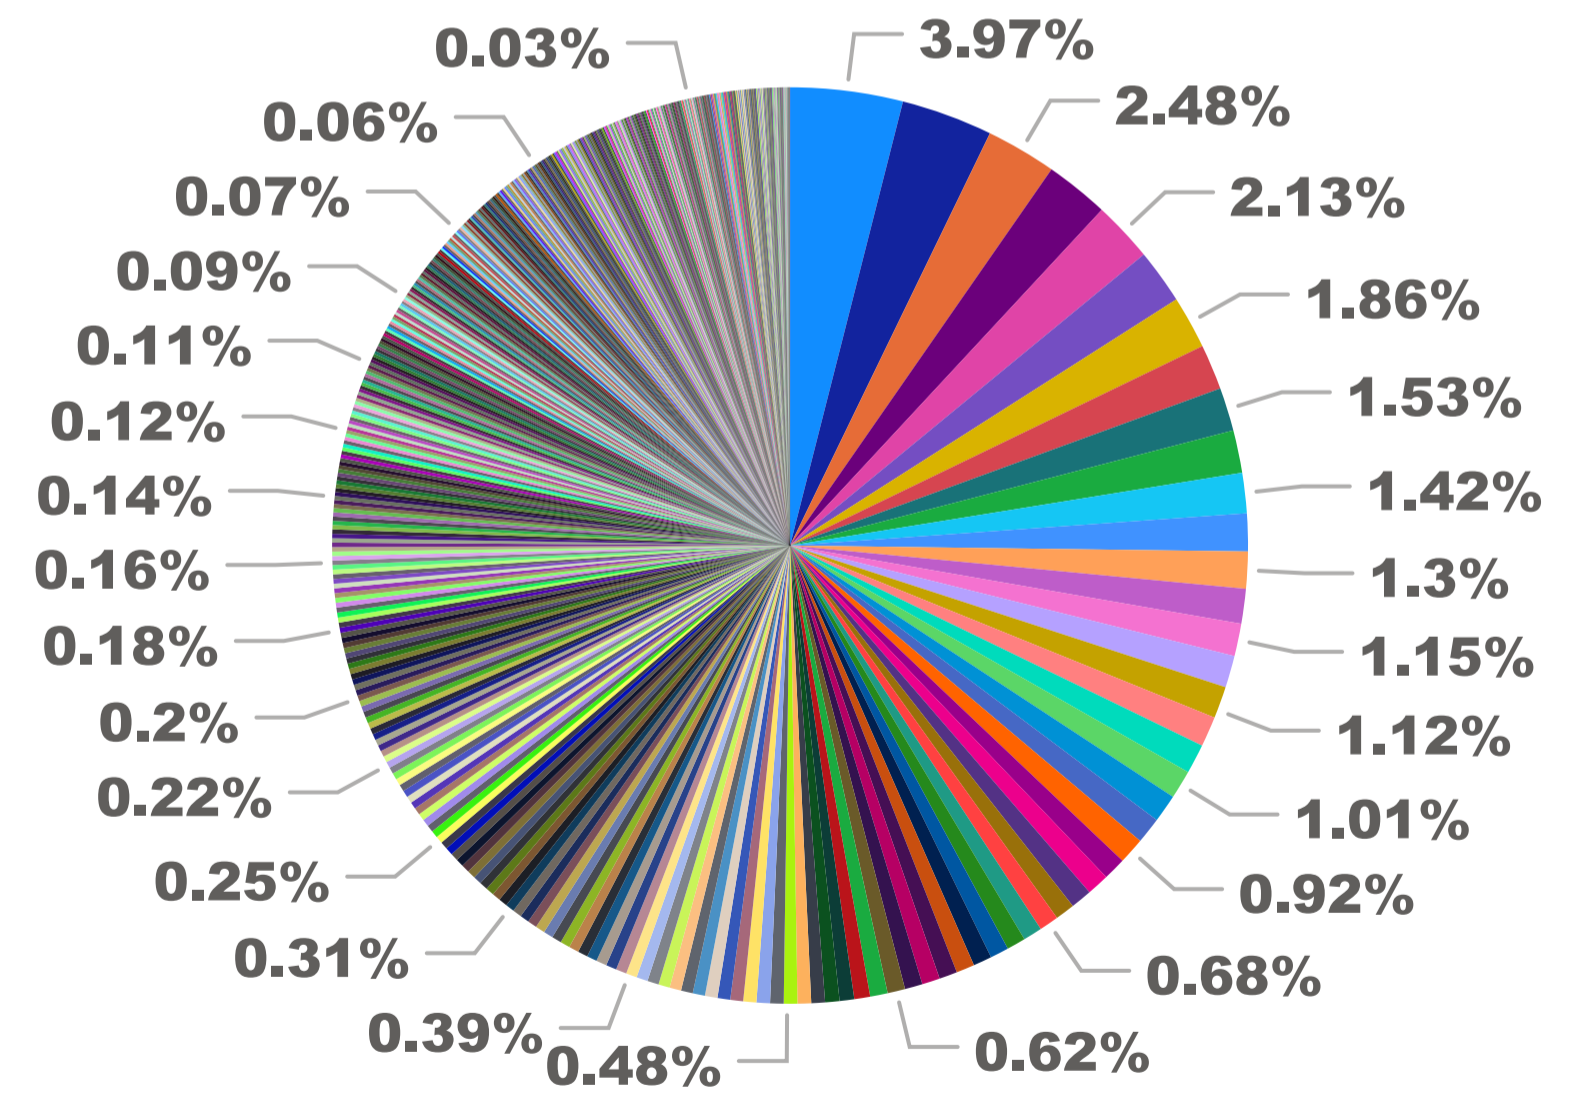

Sum of Sessions